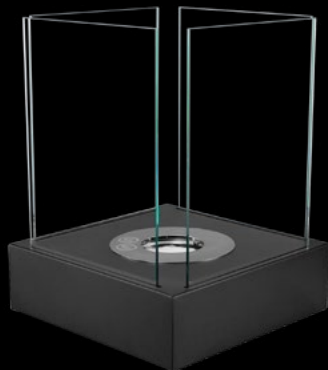

Lua

Vica

Nox

B I O - E T H A N O L F I R E P L A C E

freestanding