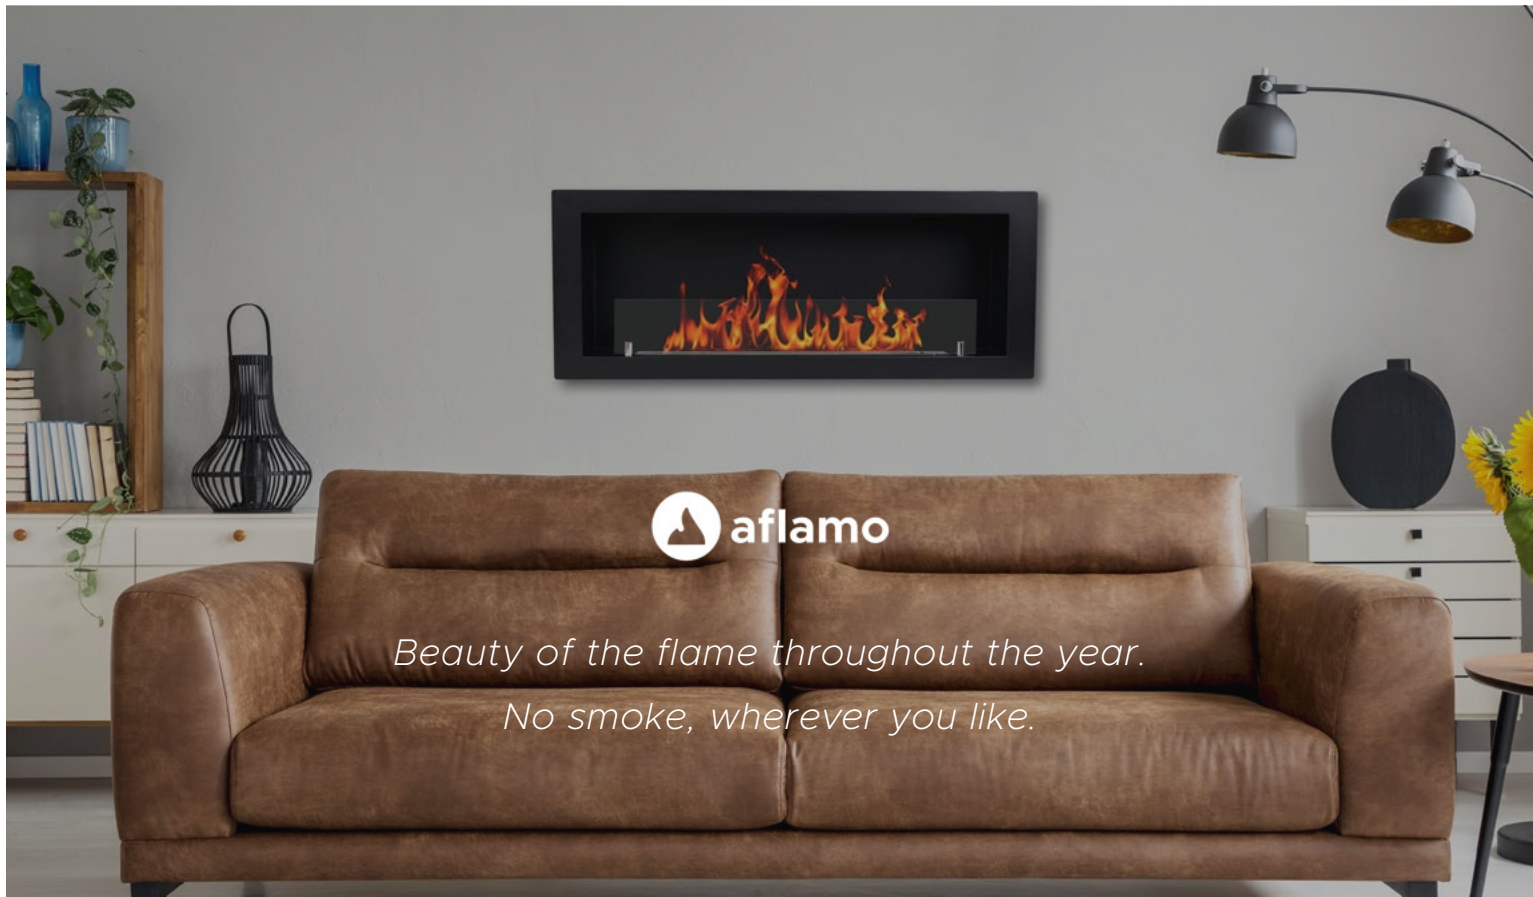

Selectable top.

Classic

Modern

WALL **OR** **CORNER**
DUAL
USE

Dimensions

(W x H x D cm):

90 x 90 x 30

VIGO CLASSIC / MODERN

ELECTRIC FIREPLACE

Colors:

White Concrete Oak Walnut

Dimensions

(W x H x D cm):

74 x 88 x 20

POKER

ELECTRIC FIREPLACE

Dimensions
(W x H x D cm):
68 x 89 x 30

VEGAS

ELECTRIC FIREPLACE

Dimensions
(W x H x D cm):
56 x 52 x 22

CORTEZ

ELECTRIC FIREPLACE

Dimensions
(W x H x D cm):
42 x 57 x 26

HOOVER

ELECTRIC FIREPLACE

*Beauty of the flame throughout the year.
No smoke, wherever you like.*

aflamo.com

+48 535-222-550

AVEKO
ul. Dębowa 2
84-207 Łężyce